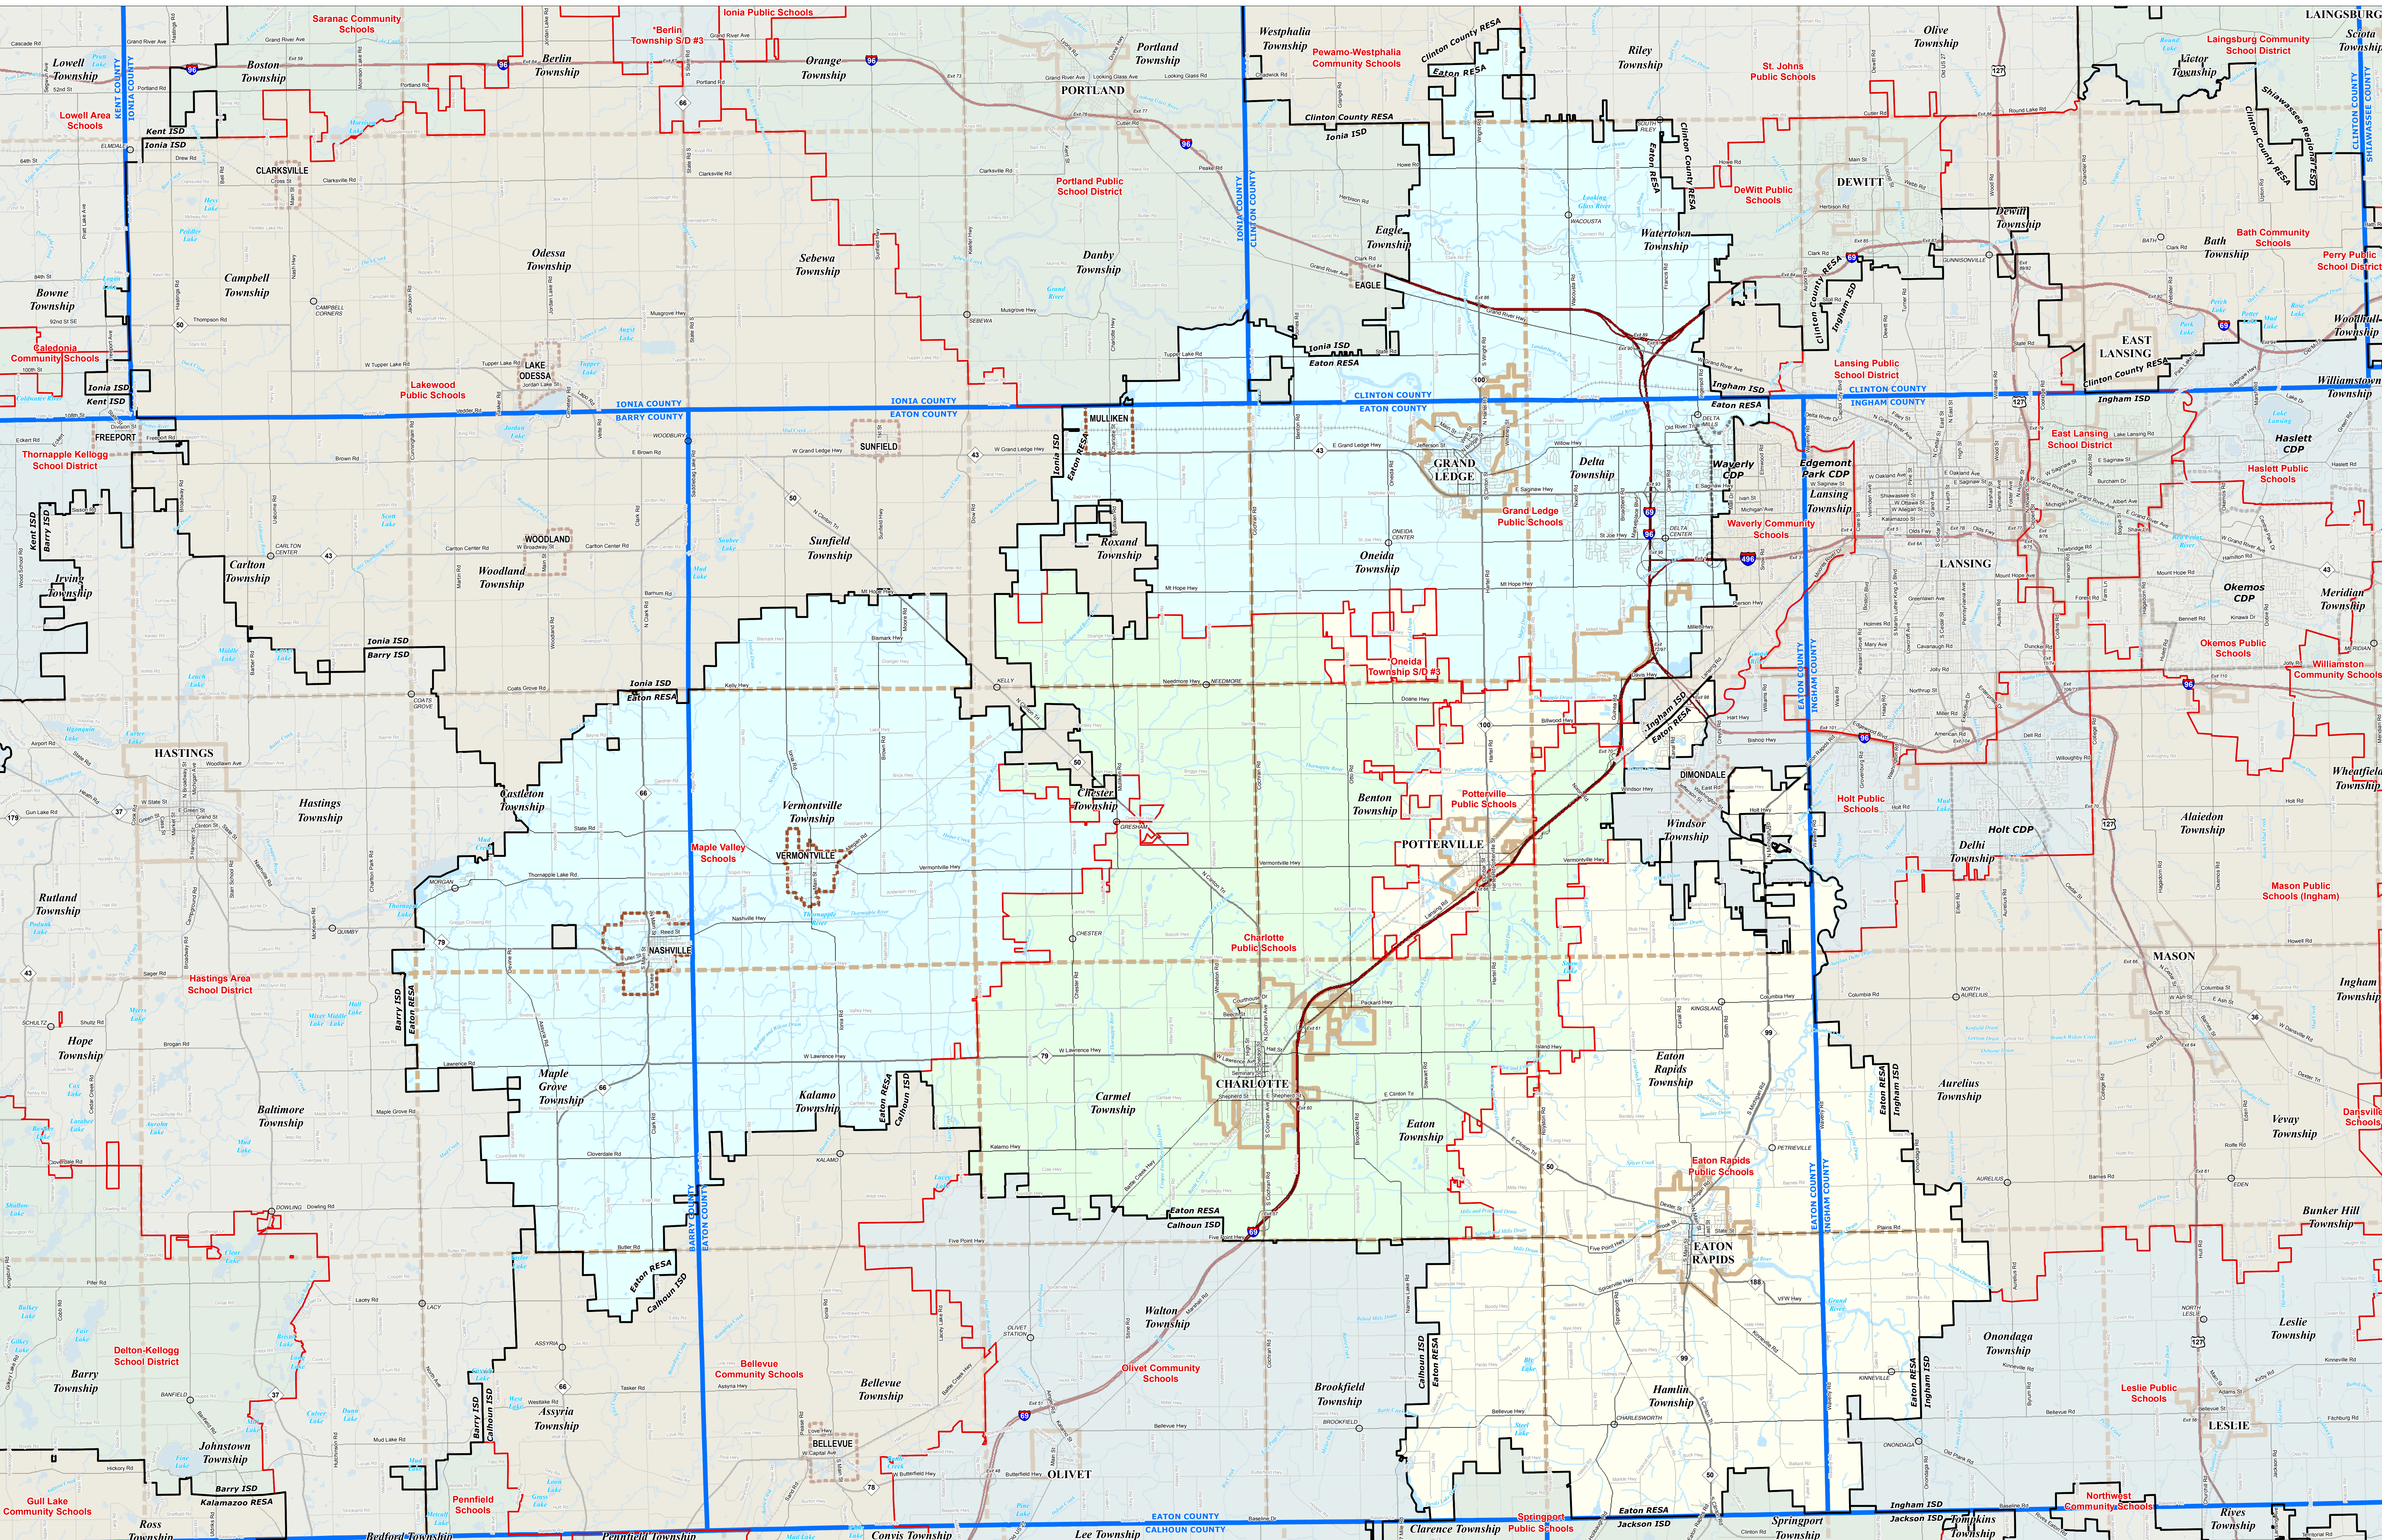

EATON RESA

0 2.5 5 Miles

*Note: Non K-12 School Districts identified with Asterisk (*) in Name

11/18/13

Legend

Source: Michigan Geographic Framework v13a